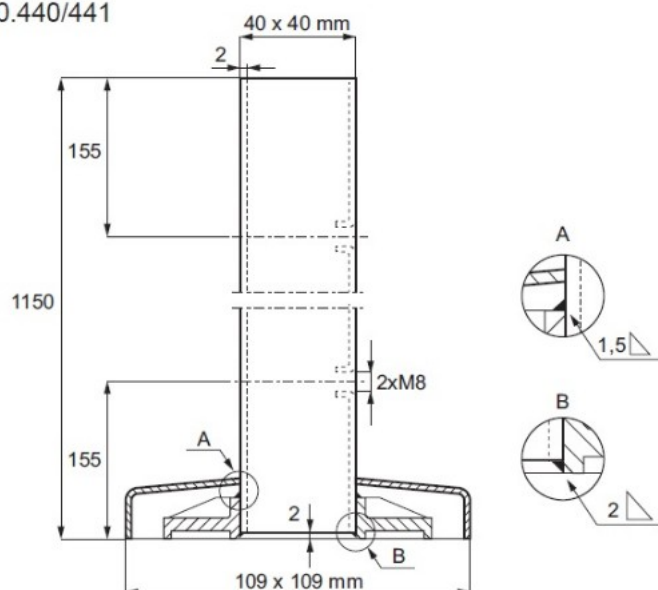

PRODUCT SHEET

Description:

SQ End Baluster SS316 Brush, 40x40x2x1150mm, 2 Holes One Side

Item number:

22.10.441-0

Units	Box	Carton	HS Code	Barcode
Pcs.	1	4	8302419000	
				5704866108874

22.10.440/441

SISO A/S